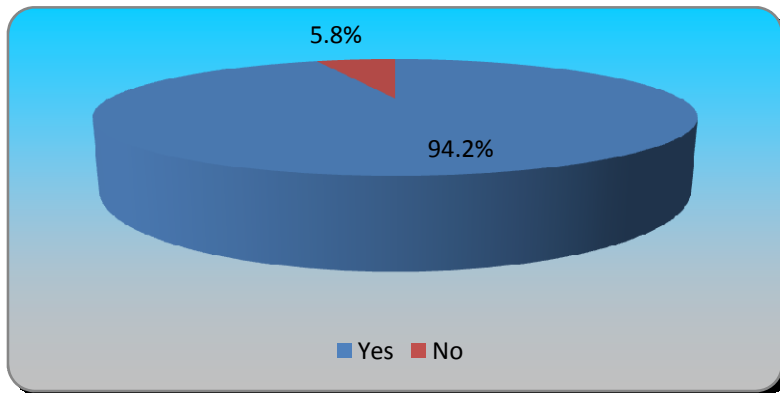

Turning Graphical Results by Question

Session Name: Community Meeting8-14-2009 8-58 pM
Created: 8/14/2009 9:01 AM

1.) Do you agree?	Responses	
Yes	65	94.20%
No	4	5.80%
Totals	69	100%

Turning Results by Question